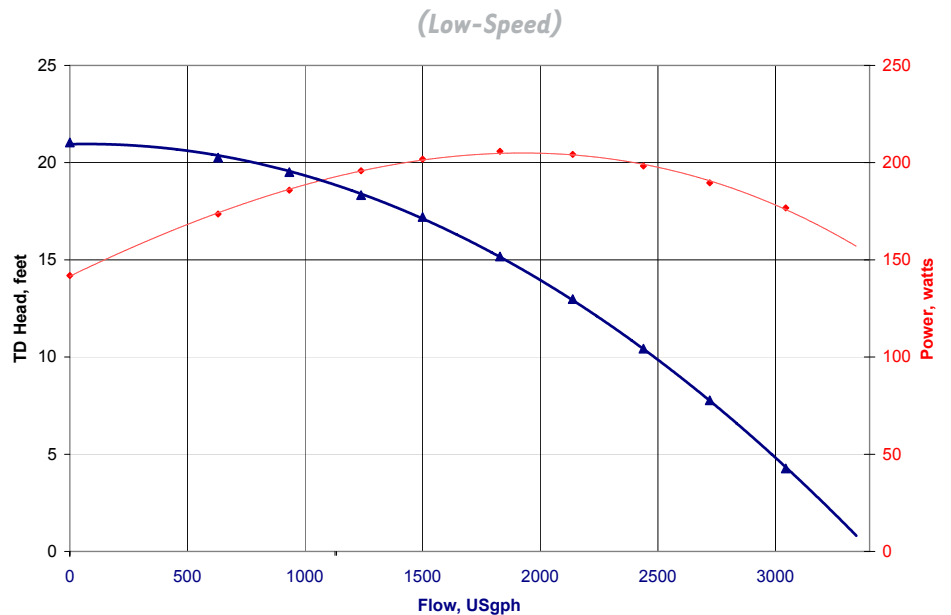

## 1000 Model 3300SEQ21

The Classic! The 1000 series has set the standard by which all others are measured. Perfect blend of medium pressure and ample flow for the majority of ponds. Motor is totally-enclosed, fan-cooled for durability. 115V or 230V. 3 year limited warranty. Made in USA. **Supplied with an 8-foot, 115V cordset.**

\*Dimensions and illustrations are approximate and for reference only

Model 3300SEQ21	
List price	\$516.00
Inlet	1.5"
Discharge	1.5"
Max flow, GPH	3300
Max head, Ft	21'
Max Power, Watts	206
Max Current, Amps	2.36
115 / 230 @ Volts	115
Motor HP	1/3, 1/4, 1/6, 1/8
Motor Type	56J
Motor Enclosure	TEFC
Impeller	4
Shipping Weight	30.00 LBS
Box Dimensions	18-1/8" x 10" x 9-7/8"