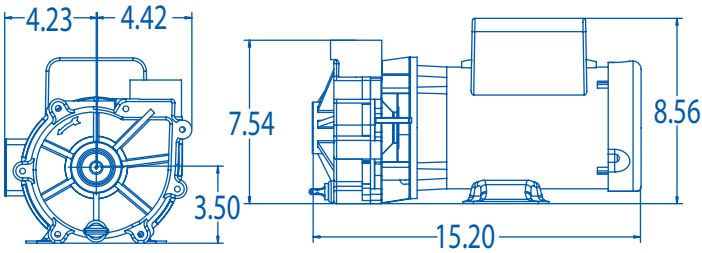

\*Dimensions and illustrations are approximate and for reference only

Model 3300SEQ21	
List price	\$516.00
Inlet	1.5"
Discharge	1.5"
Max flow, GPH	3300
Max head, Ft	21'
Max Power, Watts	206
Max Current, Amps	2.36
115 / 230 @ Volts	115
Motor HP	1/3, 1/4, 1/6, 1/8
Motor Type	56J
Motor Enclosure	TEFC
Impeller	4
Shipping Weight	30.00 LBS
Box Dimensions	18-1/8" x 10" x 9-7/8"